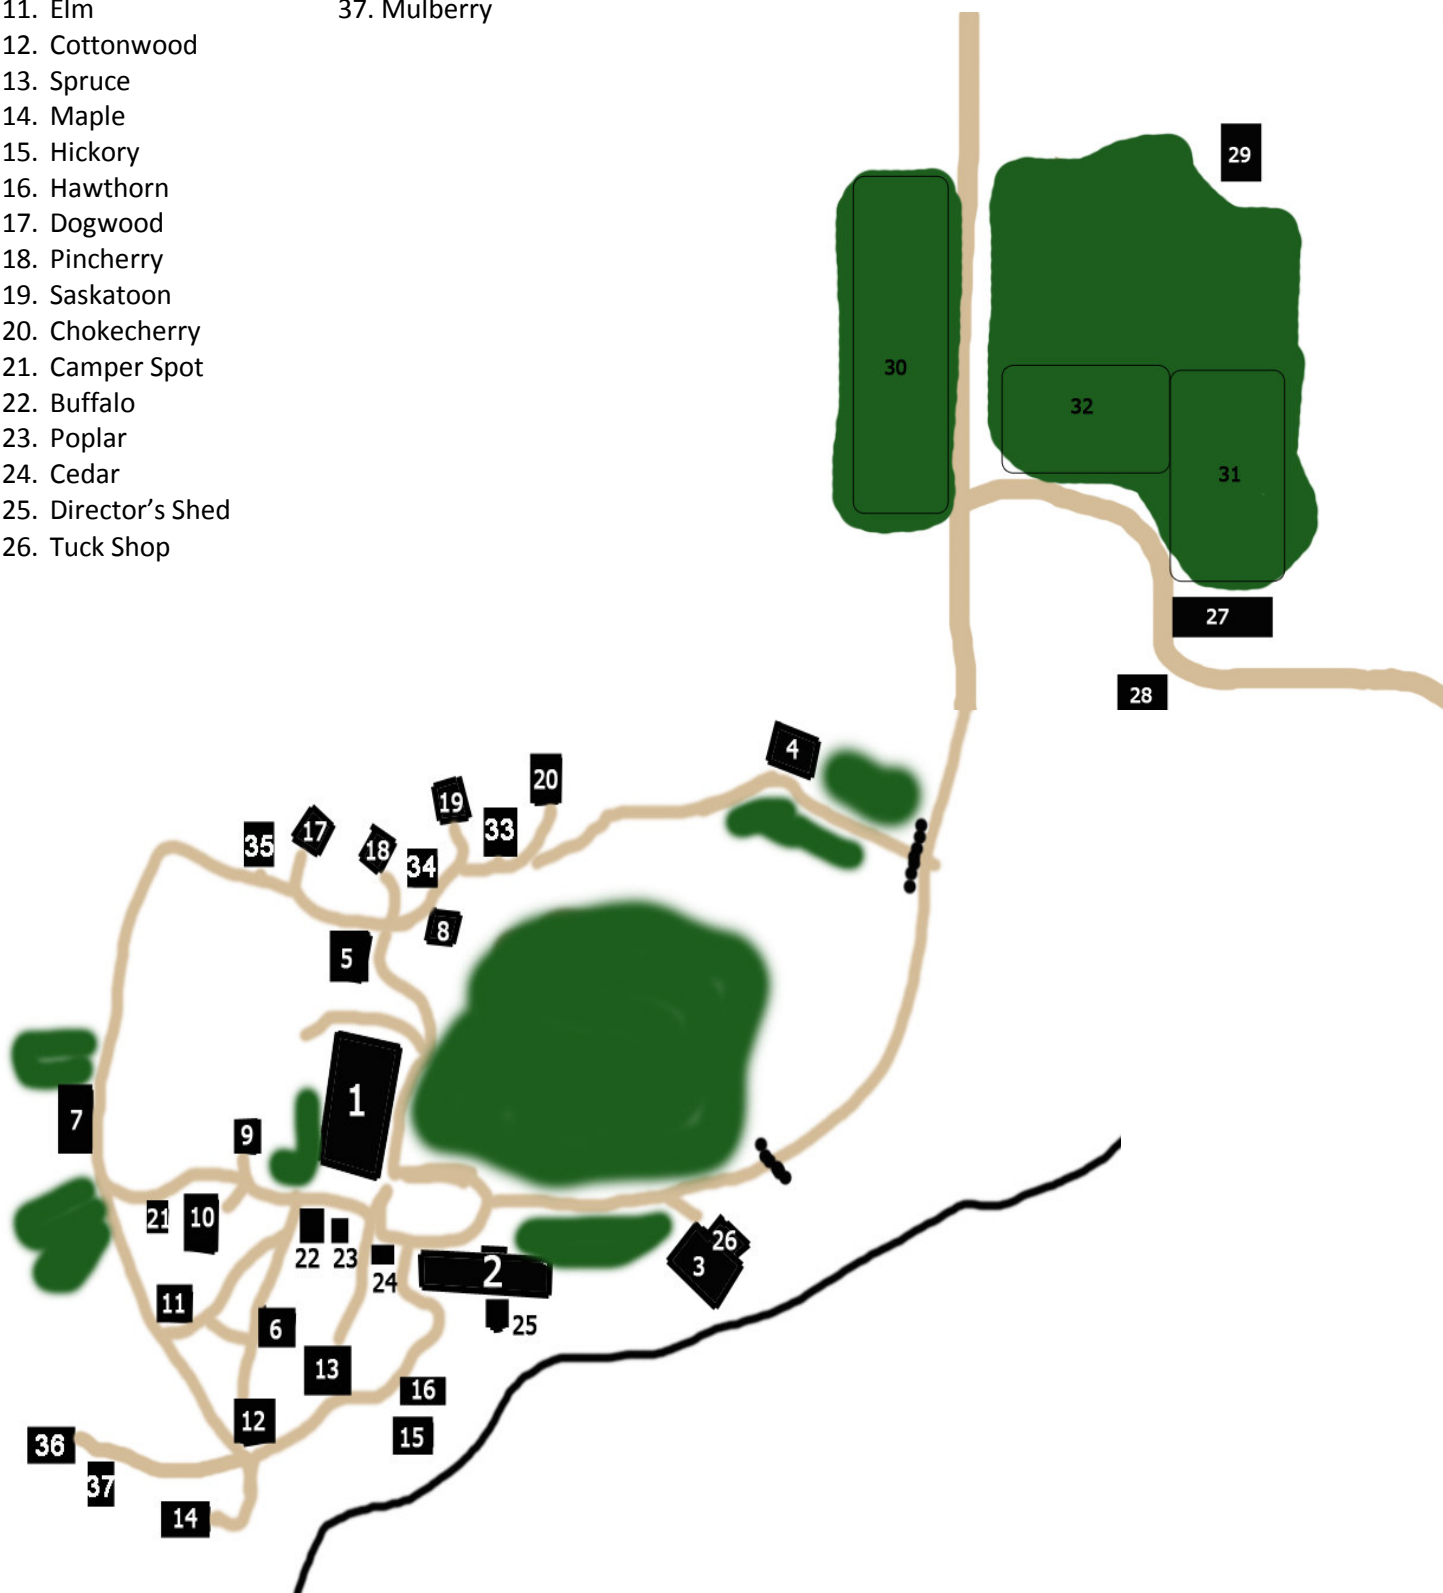

- | | |
|---------------------|------------------|
| 1. Main Building | 27. Stables |
| 2. Shilo | 28. Out House |
| 3. Pool | 29. Bale Storage |
| 4. Maintenance | 30. BMX Course |
| 5. Boy's Washroom | 31. Riding Ring |
| 6. Girl's Washroom | 32. Riding Ring |
| 7. Archery/Cabin | 33. Birch |
| 8. Sports Shed | 34. Red Oak Inn |
| 9. Nurses Cabin | 35. Tamarack |
| 10. Cooks Nook | 36. Pine |
| 11. Elm | 37. Mulberry |
| 12. Cottonwood | |
| 13. Spruce | |
| 14. Maple | |
| 15. Hickory | |
| 16. Hawthorn | |
| 17. Dogwood | |
| 18. Pincherry | |
| 19. Saskatoon | |
| 20. Chokecherry | |
| 21. Camper Spot | |
| 22. Buffalo | |
| 23. Poplar | |
| 24. Cedar | |
| 25. Director's Shed | |
| 26. Tuck Shop | |

DBC Cabin Breakdown

Please look at the included site map to determine the location of specific cabins.

The following cabins have electricity: Cedar Castle, Cooks Nook, Buffalo Bungalow, Nurses Station, Poplar Place, Red Oak Inn.	The following cabins have washrooms in them: Cooks Nook, Nurses Station (General Washrooms are easily accessible for other cabins)
--	--